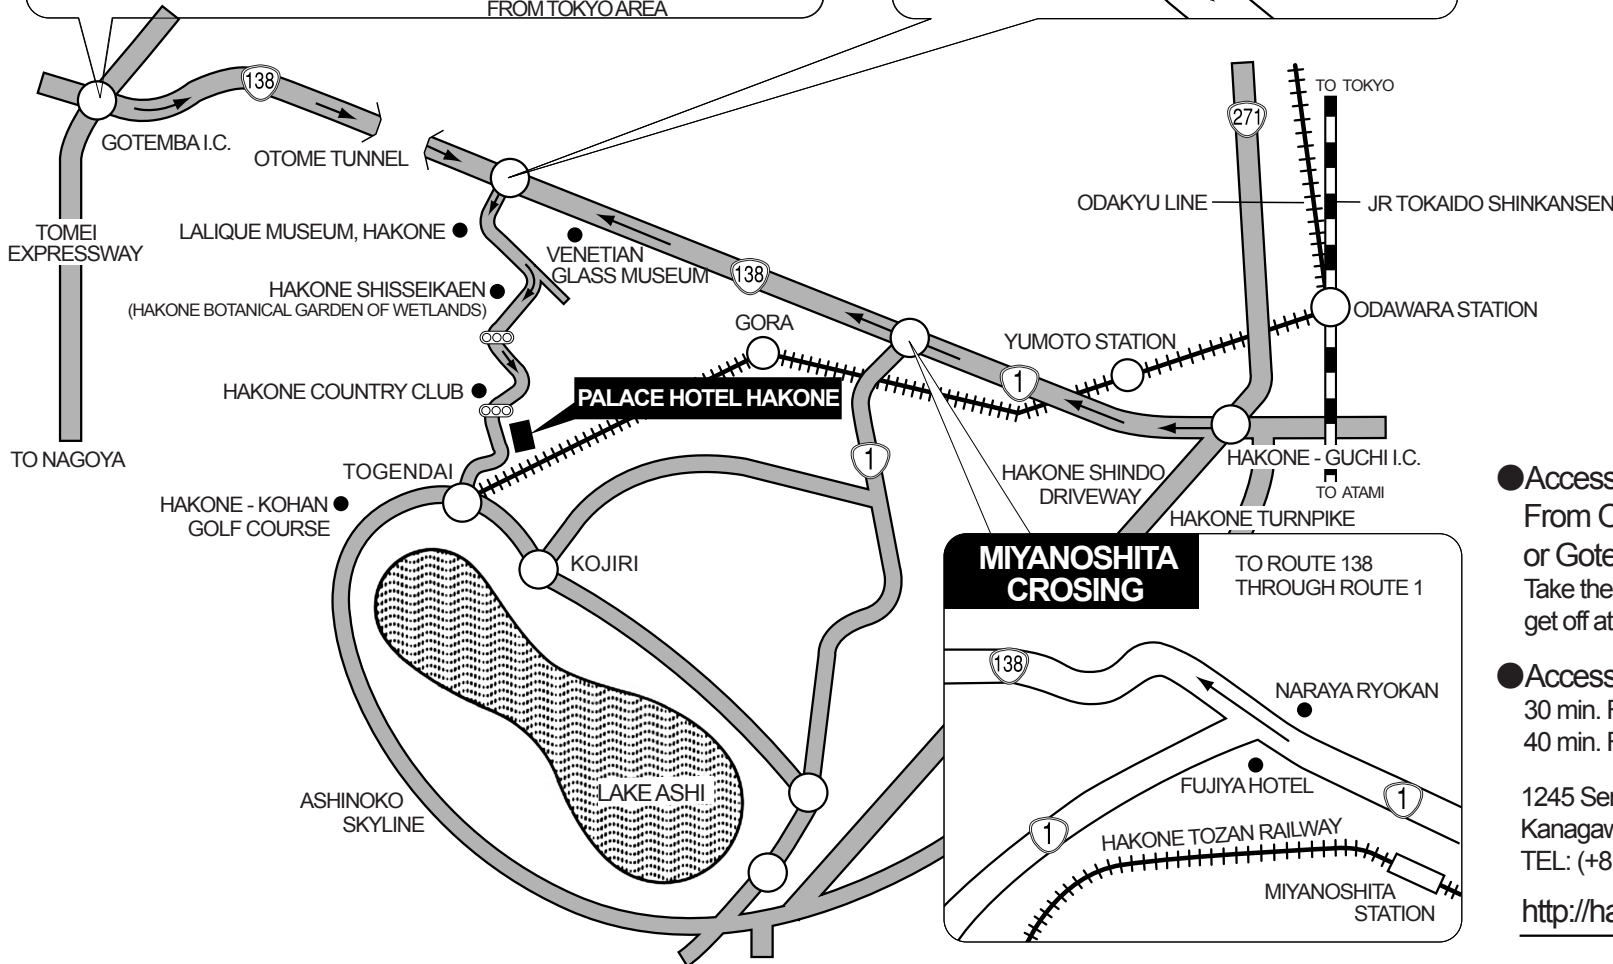

**PALACE HOTEL HAKONE ACCESS MAP**

● **Access by Route Bus**  
 From Odawara Station, Yumoto Station or Gotemba Station  
 Take the Hakone Tozan Bus for Togendai and get off at "Palace Hotel Hakone Mae".

● **Access by Car**  
 30 min. From GOTEMBA I.C. Via Route 138.  
 40 min. From HAKONE - GUCHI I.C. Via Route 1 and 138.

1245 Sengokuhara Hakone-machi Ashigarashimo-gun Kanagawa-ken , 250-0631 Japan  
 TEL: (+81) 460-84-8501 FAX: (+81) 460-84-8500  
<http://hakone.palacehotel.co.jp/english/>